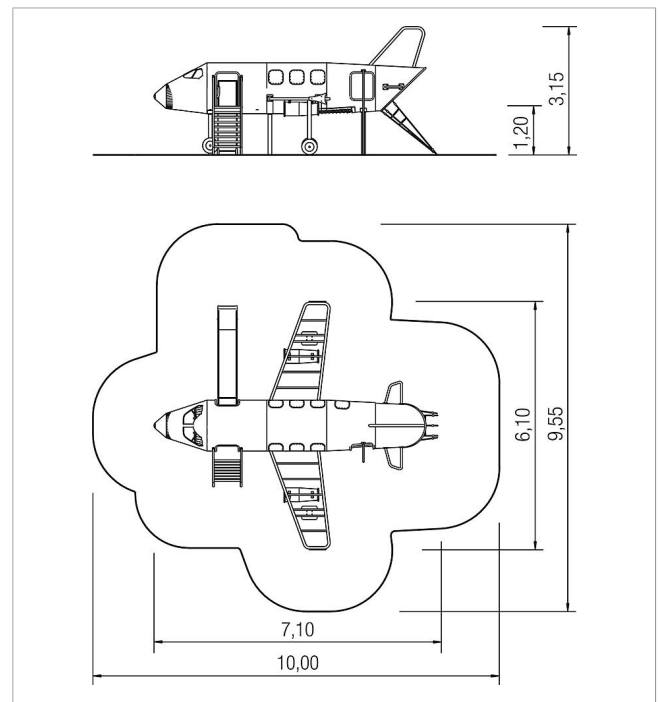

5 52 013 0

basis Aeroplane Jumbo

made in germany

Scope of delivery

- 1x airplane: stainless steel
- 1x climbing net: plastic-coated steel cable
- 1x slide: stainless steel
- 1x ladder: stainless steel
- 1x fireman's pole: stainless steel
- 1x ground net: plastic-coated steel cable
- 2x climbing blades with turbine: stainless steel
- 7x window: Plexiglas
- 2x pilot's seat with steering wheel: HPL, stainless steel
- 3x passenger's seats: HPL, stainless steel
- 6x chassis tyres: stainless steel, rubber

	Material	Steel
	Foundation level	FL 3
	Minimum space	1000x955x405 cm
	Free falling height	225 cm
	Impact protection net	66,0 m ²
	Foundations	8x CF