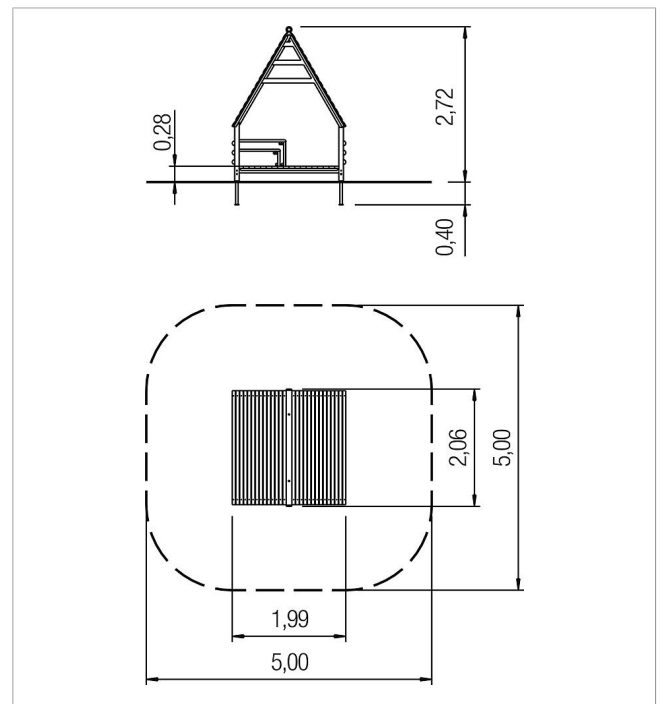

5 59 012 5

playo Log cabin with rest area

made in germany

Scope of delivery

- 2x benches: SW
- 1x table: SW
- 1x resting cottage: SW
- 4x post shoes: steel galvanised steel

	Material	SW pi
	Foundation level	FL 1
	Minimum space	500x500x272 cm
	Free falling height	28 cm
	Impact protection net	-
	Foundations	4x CF or 4x PFs
	Assembly	2 persons/2 h
	Largest section	200x180x12 cm
	Heaviest section	40 kg