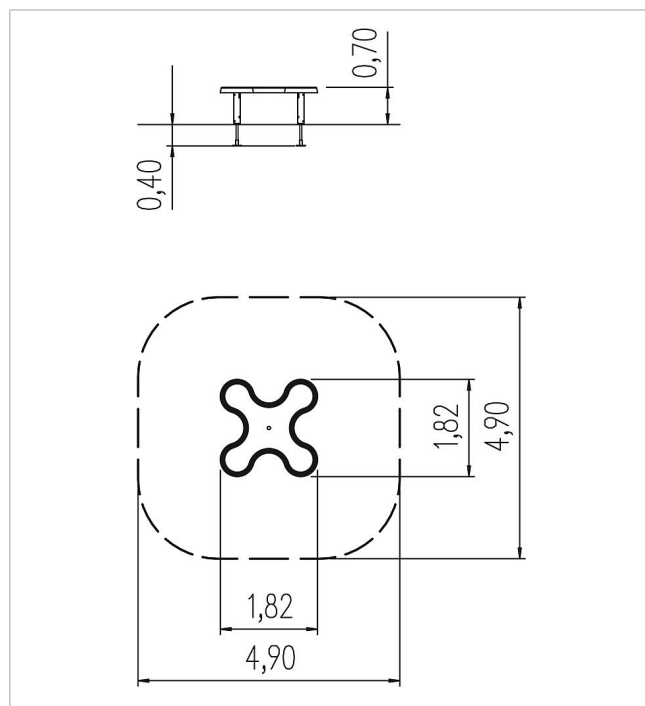

### Scope of delivery

1x mud basin: GFRP  
4x posts: SW  
post shoes: galvanised steel

	Material	SW pi
	Foundation level	FL 1
	Minimum space	490x490x250 cm
	Free falling height	70 cm
	Impact protection net	-
	Foundations	4x CF or 4x PFs
	Assembly	2 persons/1 h
	Largest section	231x231x10 cm
	Heaviest section	25 kg