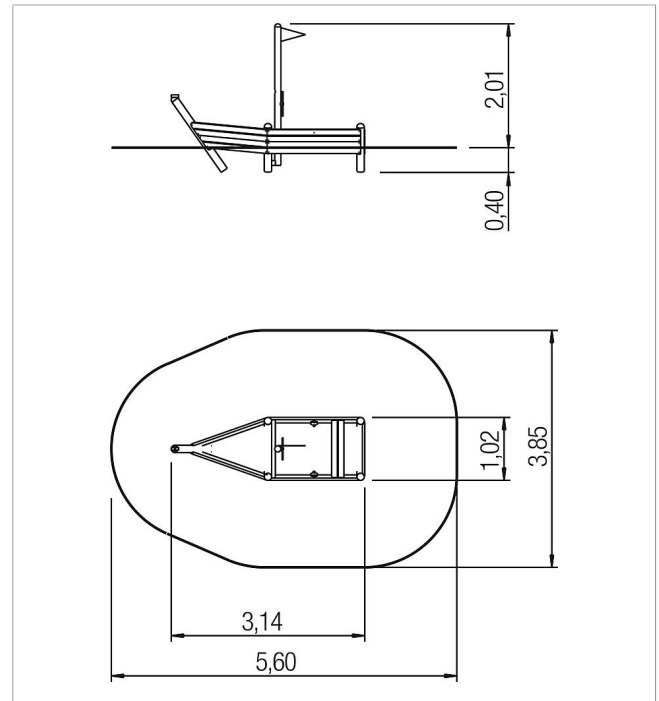

5 59 113 0

playo Rowing boat

made in germany

Scope of delivery

2x seat boards: SW
 1x steering wheel: HPL
 1x mast: SW
 2x rudder: PE
 1x telescope: plastic
 1x flag: tent tarpaulin
 wood structure: SW

	Material	SW pi
	Foundation level	-
	Minimum space	560x385x240 cm
	Free falling height	60 cm
	Impact protection net	-
	Foundations	-
	Assembly	2 persons/2 h
	Largest section	100x50x14 cm
	Heaviest section	40 kg