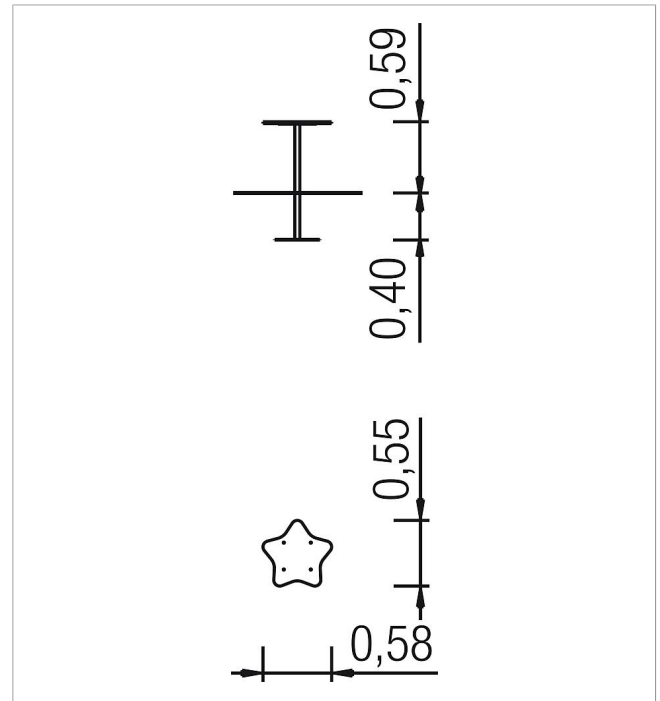

## Basis Sand play table Star

made in germany

### Scope of delivery

1x table top: HPL  
1x posts: stainless steel

	Material	Stainless steel, HPL
	Foundation level	FL 1
	Minimum space	58x55x239 cm
	Free falling height	59 cm
	Impact protection net	-
	Foundations	1x CF or 2x PFs
	Assembly	1 person/0.5 h
	Largest section	38x38x98 cm
	Heaviest section	5 kg