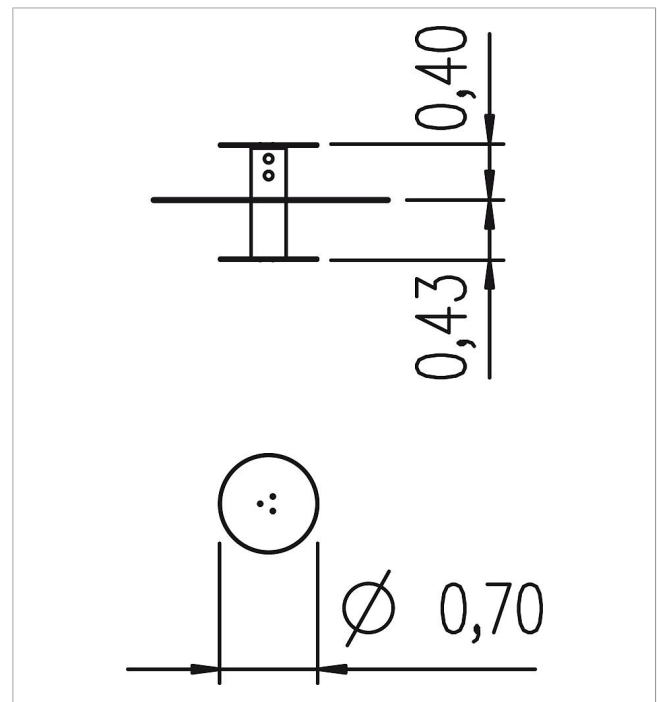

### Scope of delivery

1x sand playing table: SW, HPL

	Material	SW pi
	Foundation level	FL 1
	Minimum space	Ø 70x44 cm
	Free falling height	44 cm
	Impact protection net	-
	Foundations	-
	Assembly	-
	Largest section	Ø 70x44 cm
	Heaviest section	-