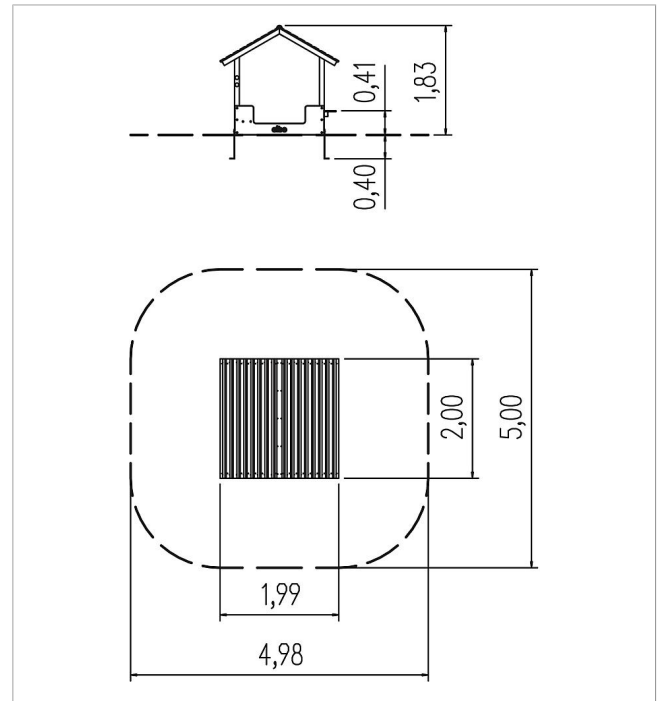

5 59 095 0

Basis Sand playing cottage Sun Bakery

made in germany

Scope of delivery

- 1x roof: SW
- 1x play counter: HPL
- 1x bench: SW
- 2x entrance board: HPL
- 1x back panel
- 2x facing: HPL
- basic structure: SW

	Material	SW pi
	Foundation level	FL 1
	Minimum space	498x500x183 cm
	Free falling height	41 cm
	Impact protection net	-
	Foundations	4x PFr
	Assembly	-
	Largest section	200x80x12 cm
	Heaviest section	70 kg