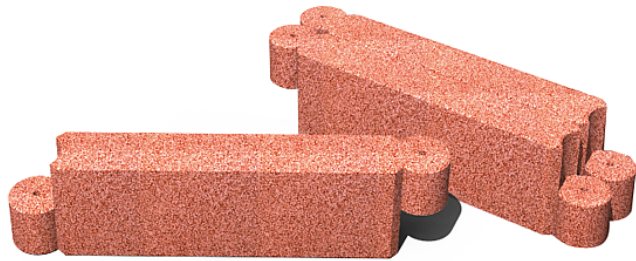

5 59 142 0

Basis Sandpit set Soft 6 elements

made in germany

Scope of delivery

6x sandpit elements Soft
6x mounting posts: galvanised steel

	Material	Rubber
	Foundation level	-
	Minimum space	-
	Free falling height	-
	Impact protection net	-
	Foundations	-
	Assembly	-
	Largest section	-
	Heaviest section	-