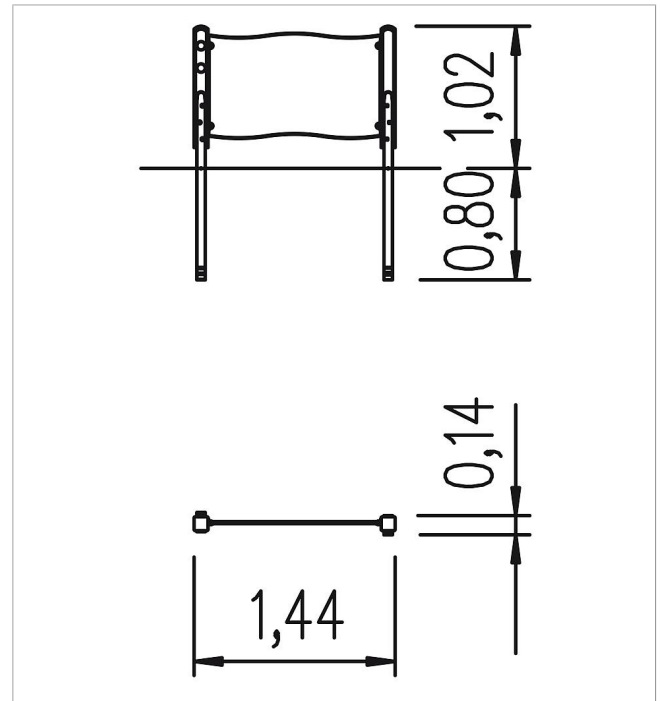

5 40 198 0100 0

Basis Slip guard for crawling tunnel

made in germany

Scope of delivery

1x safety panel for crawling tunnel: SW pi, GFRP

Material

SW pi

Foundation level