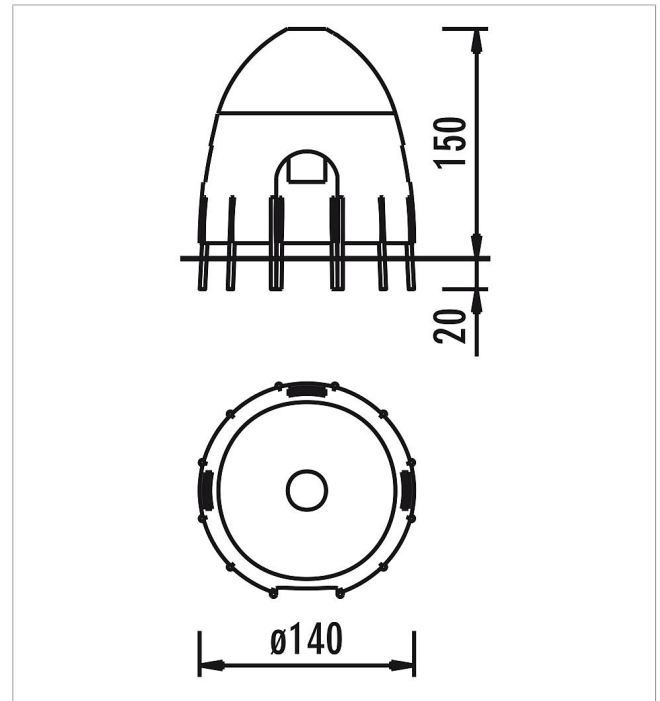

5 68 000 0

playo Wicker hut 140

made in germany

Scope of delivery

1x willow hut Ø 140 cm: willow

	Material	Wicker
	Foundation level	-
	Minimum space	Ø 140x150 cm
	Free falling height	-
	Impact protection net	-
	Foundations	-
	Assembly	1 person/1 h
	Largest section	Ø 140x150 cm
	Heaviest section	25 kg