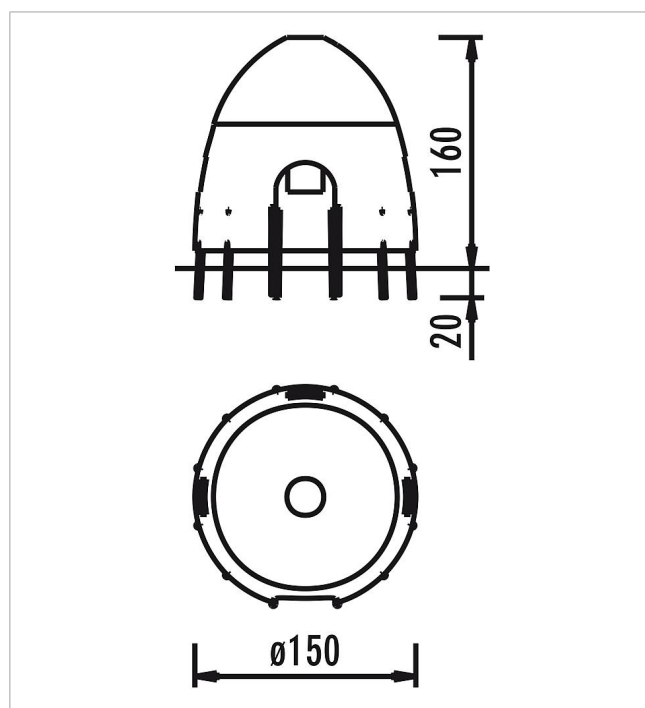

5 68 001 0

playo Wicker hut 150

made in germany

Scope of delivery

1x willow hut Ø 150 cm: willow

	Material	Wicker
	Foundation level	-
	Minimum space	Ø 150x160 cm
	Free falling height	-
	Impact protection net	-
	Foundations	-
	Assembly	-
	Largest section	Ø 150x160 cm
	Heaviest section	29 kg