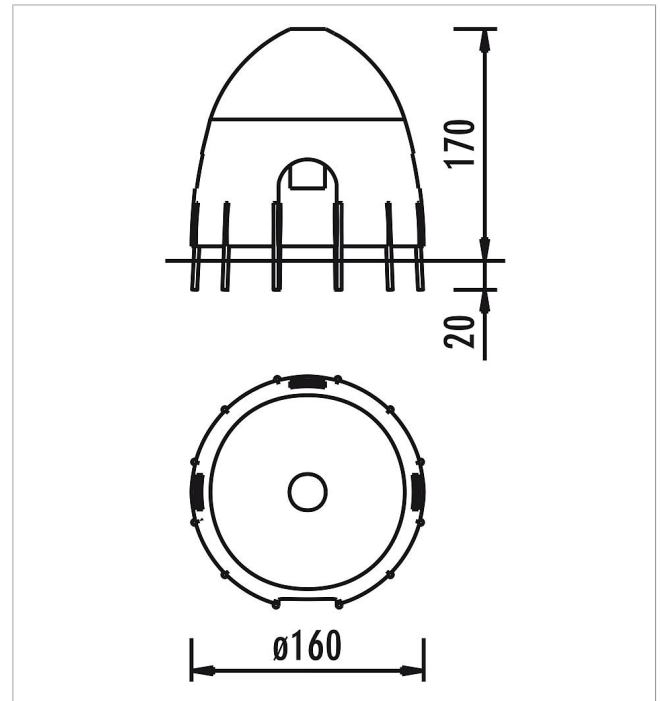

5 68 002 0

playo Wicker hut 160

made in germany

Scope of delivery

1x willow hut Ø 160 cm: willow

	Material	Wicker
	Foundation level	-
	Minimum space	Ø 160x170 cm
	Free falling height	-
	Impact protection net	-
	Foundations	-
	Assembly	-
	Largest section	Ø 160x170 cm
	Heaviest section	30 kg