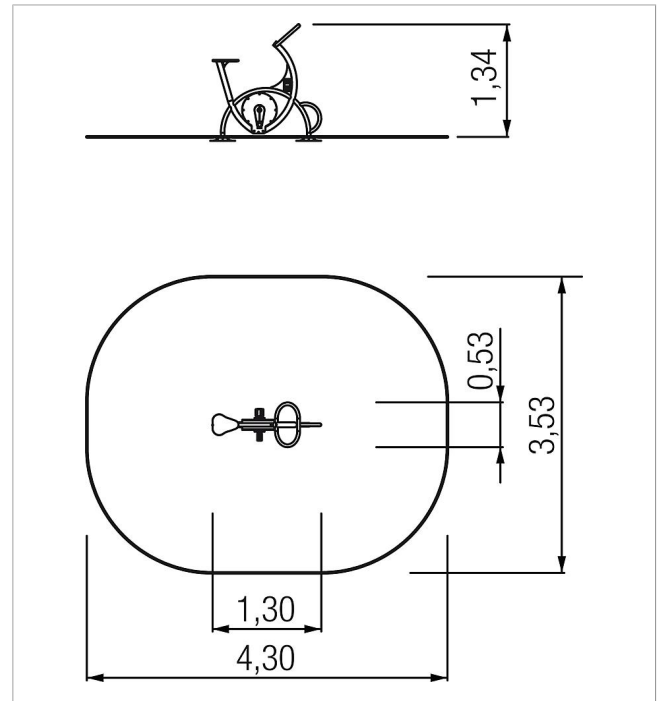

5 54 037 0

fit active-station bicycle

made in germany

Scope of delivery

1x active-station: VA, HDPE

| | | |
|-------------------------------------------------------------------------------------|-----------------------|----------------|
|  | Material | VA, HDPE |
|  | Minimum space | 353x430x314 cm |
|  | Free falling height | 77 cm |
|  | Impact protection net | - |
|  | Foundations | 1x CF |