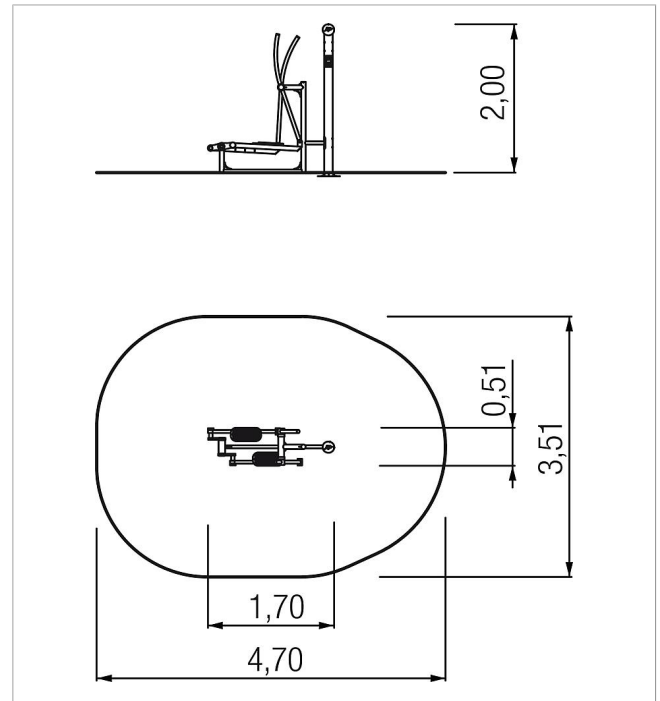

5 54 034 0

fit active-station crosstrainer

made in germany

Scope of delivery

1x active-station: VA, HPL, HDPE

	Material	VA, HDPE
	Minimum space	470x351x380 cm
	Free falling height	47 cm
	Impact protection net	-
	Foundations	1x CF