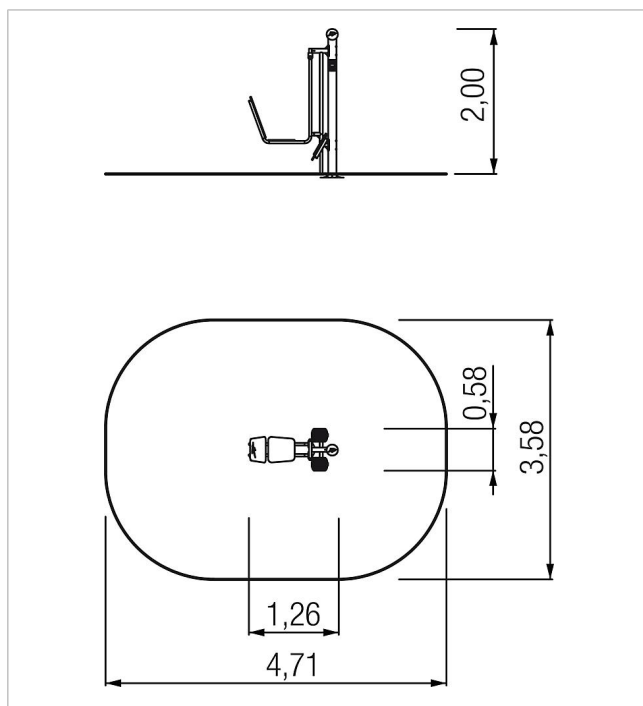

5 54 030 0

fit active-station leg trainer

made in germany

Scope of delivery

1x active-station: VA, HPL, HDPE

	Material	VA, HDPE
	Minimum space	471x358x380 cm
	Free falling height	47 cm
	Impact protection net	-
	Foundations	1x CF