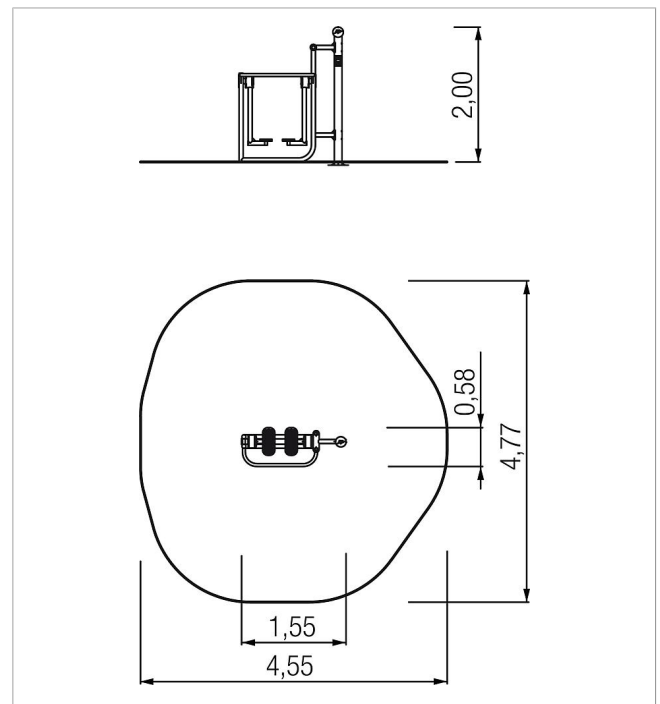

5 54 027 0

fit active-station leg trainer

made in germany

Scope of delivery

1x active-station: VA, powder-coated steel, HDPE

	Material	VA, powder-coated steel
	Minimum space	455x477x380 cm
	Free falling height	34 cm
	Impact protection net	-
	Foundations	1x CF