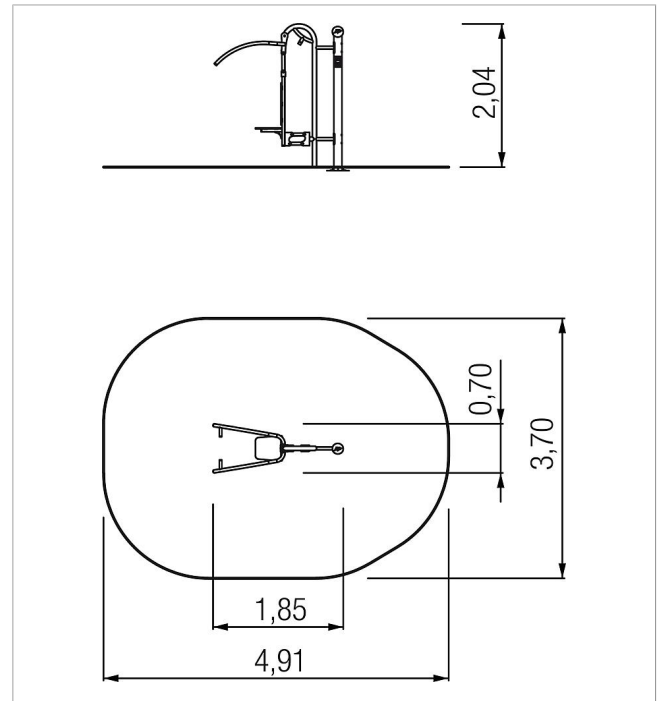

5 54 032 0

fit active-station pull down

made in germany

Scope of delivery

1x active-station: VA, HDPE

	Material	VA, HDPE
	Minimum space	491x370x380 cm
	Free falling height	72 cm
	Impact protection net	-
	Foundations	1x CF