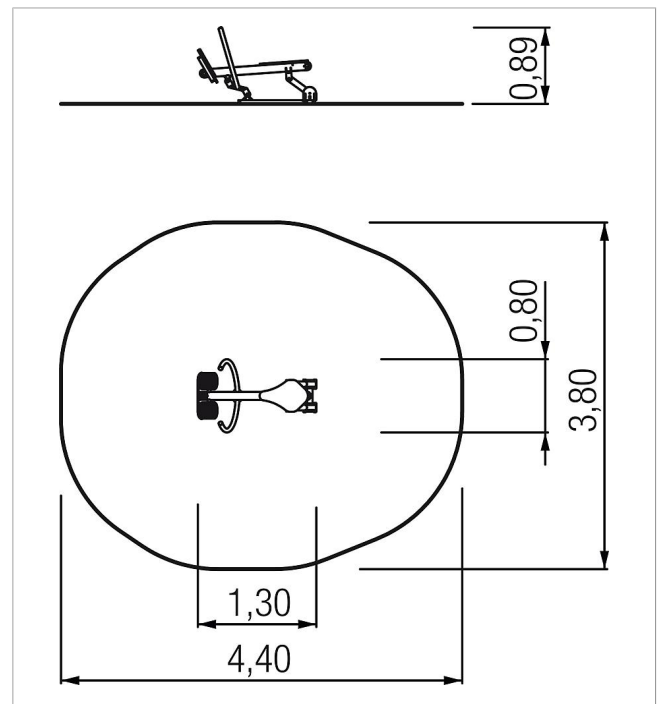

## fit active-station rowing seat

made in germany

### Scope of delivery

1x active-station: VA, HPL, HDPE

	Material	VA, HDPE
	Minimum space	380x440x269 cm
	Free falling height	48 cm
	Impact protection net	-
	Foundations	1x CF