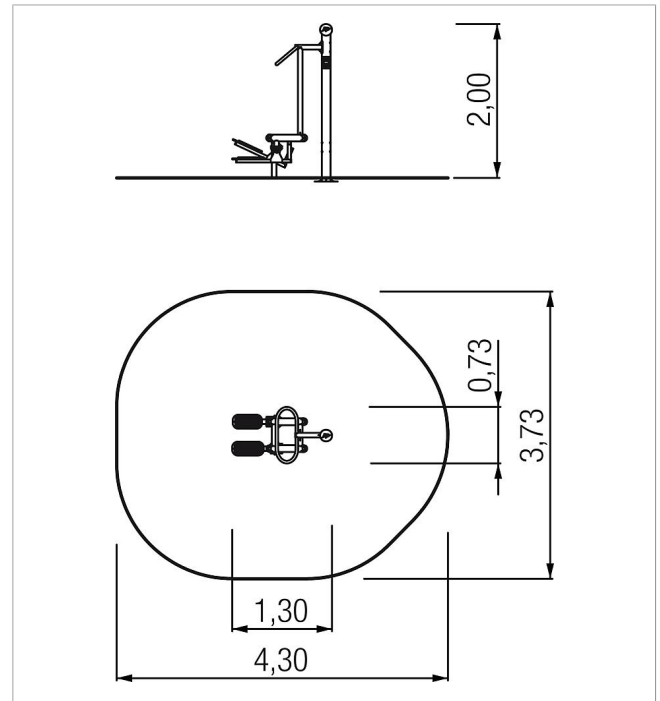

5 54 035 0

fit active-station stepper

made in germany

Scope of delivery

1x active-station: VA, HPL, HDPE

	Material	VA, HDPE
	Minimum space	380x440x380 cm
	Free falling height	48 cm
	Impact protection net	-
	Foundations	1x CF