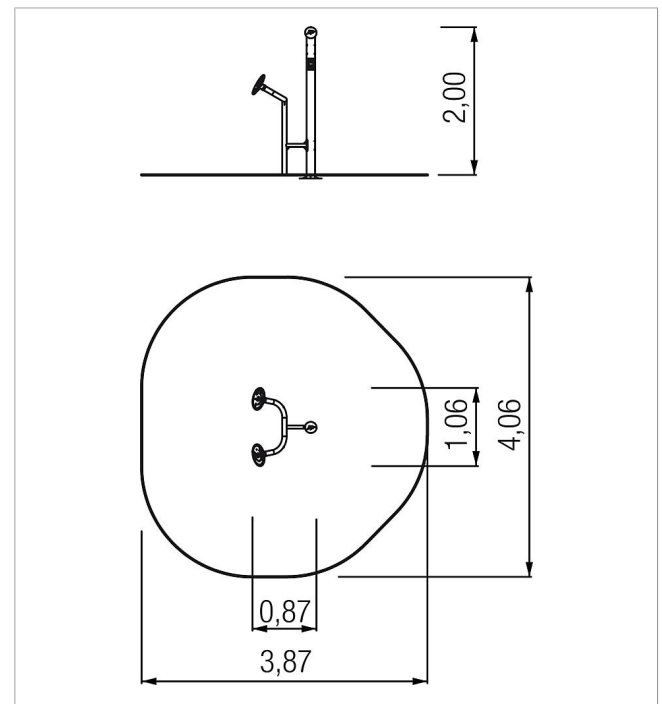

### Scope of delivery

1x active-station: VA, HDPE

	Material	VA, HDPE
	Minimum space	387x406x380 cm
	Free falling height	-
	Impact protection net	-
	Foundations	1x CF