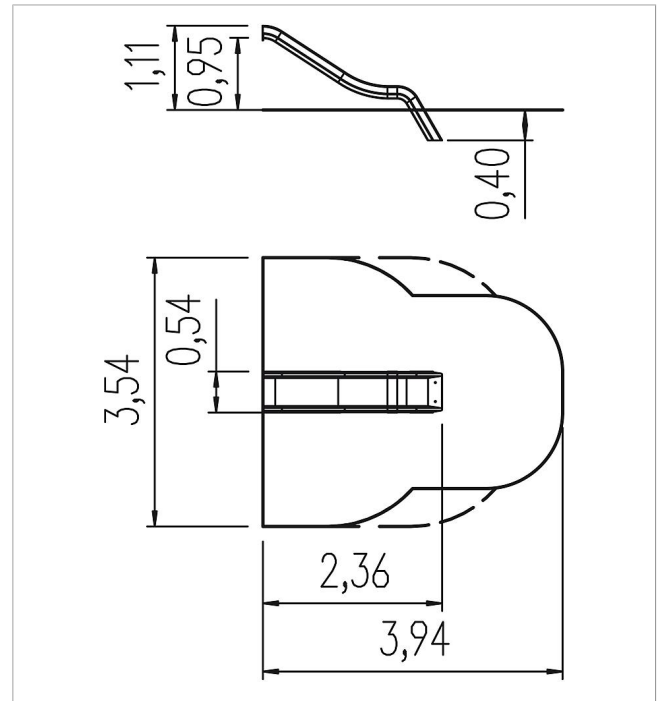

5 40 185 1013 1

Basis Add-on slide, ph 95 cm

made in germany

3+

Scope of delivery

1x add-on slide ph 95 cm: GFRP

	Material	GFRP iguana
	Foundation level	FL 1
	Minimum space	395x354x111 cm
	Free falling height	95 cm
	Impact protection net	11,0 m ²
	Foundations	1x CF or 1x PFs