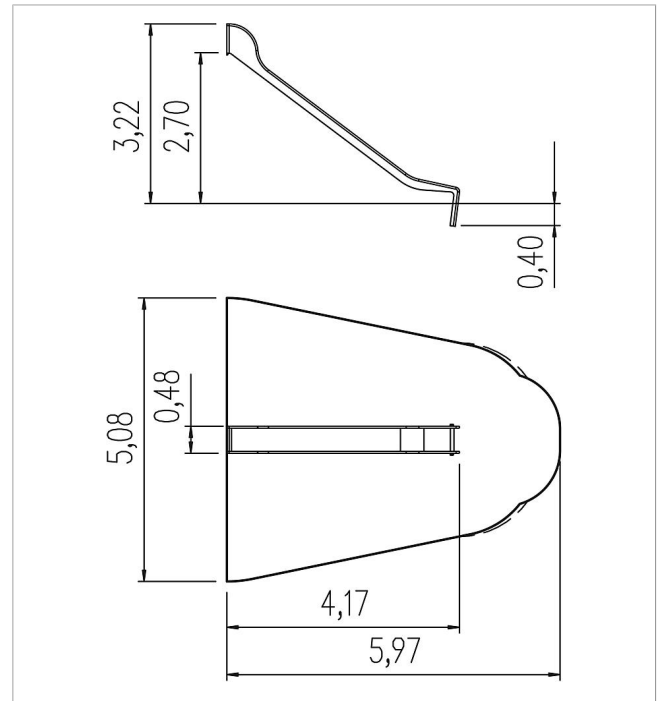

5 40 103 1210 0

**Basis Add-on slide**  
**stainless steel, ph 270**  
**cm**

made in germany

3+

### Scope of delivery

1x slide ph 270 cm: stainless steel

	Material	Stainless steel
	Foundation level	FL 1
	Minimum space	597x508x450 cm
	Free falling height	270 cm
	Impact protection net	23,0 m <sup>2</sup>
	Foundations	1x CF