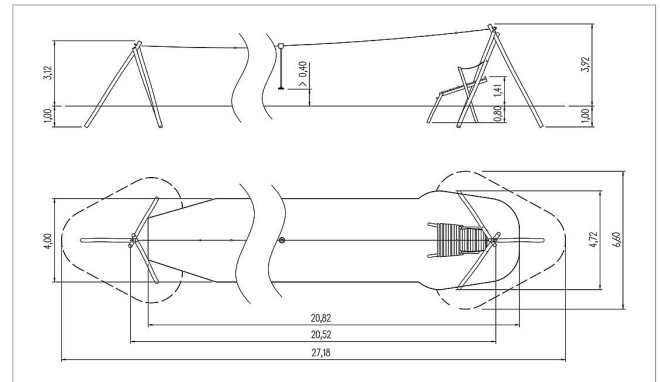

5 45 124 0630 0

paradiso aerial cable way Tardo with start platform 20 m

made in germany

Scope of delivery

- 1x starting block: robinia
- 1x target block: robinia
- 1x starting platform: robinia
- 1x cableway seat with trolley: rubber
- 1x rope 20 m: steel
- 1x rope holder: stainless steel
- 1x rope tensioner: stainless steel
- 2x impact spring: spring steel

	Material	Robinia natural
	Foundation level	FL 3
	Minimum space	2717x460x392 cm
	Free falling height	144 cm
	Impact protection net	80,5 m ²
	Foundations	10x CF
	Assembly	3 persons/7 h