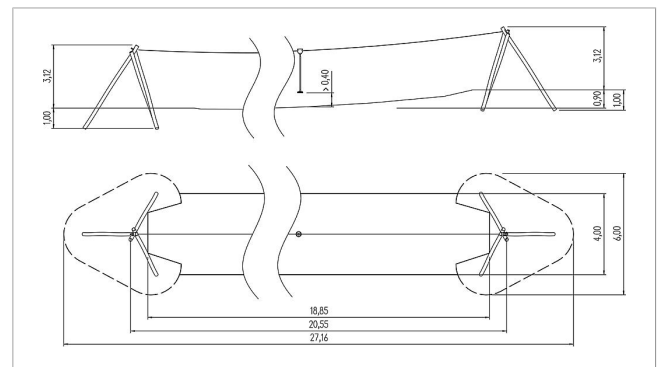

5 45 005 0630 0

paradiso aerial cableway Bardo for hill installation 20 m

made in germany

Scope of delivery

- 1x starting block: robinia
- 1x target block: robinia
- 1x cableway seat with trolley: rubber
- 1x rope 20 m: steel
- 1x rope holder: stainless steel
- 1x rope tensioner: stainless steel
- 2x impact spring: spring steel

	Material	Robinia natural
	Foundation level	FL 3
	Minimum space	2716x400x312 cm
	Free falling height	<100 cm
	Impact protection net	72,0 m ²
	Foundations	6x CF
	Assembly	-
	Largest section	500xØ 20 cm
	Heaviest section	160 kg