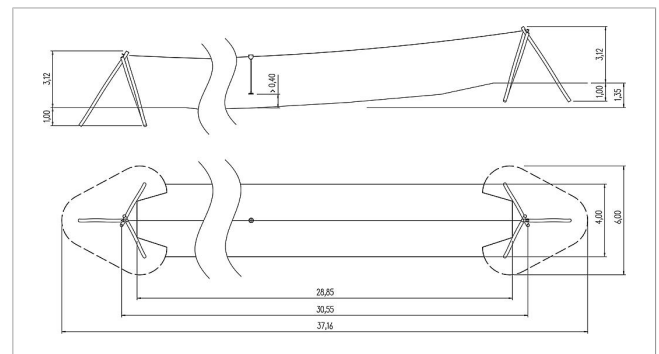

5 45 006 0630 0

**paradiso aerial  
cableway Bardo for hill  
installation 30 m**

made in germany

**Scope of delivery**

- 1x starting block: robinia
- 1x target block: robinia
- 1x cableway seat with trolley: rubber
- 1x rope 30 m: steel
- 1x rope holder: stainless steel
- 1x rope tensioner: stainless steel
- 2x impact spring: spring steel

	Material	Robinia natural
	Foundation level	FL 3
	Minimum space	3716x400x312 cm
	Free falling height	<100 cm
	Impact protection net	112,0 m <sup>2</sup>
	Foundations	6x CF
	Assembly	-
	Largest section	500xØ 20 cm
	Heaviest section	160 kg