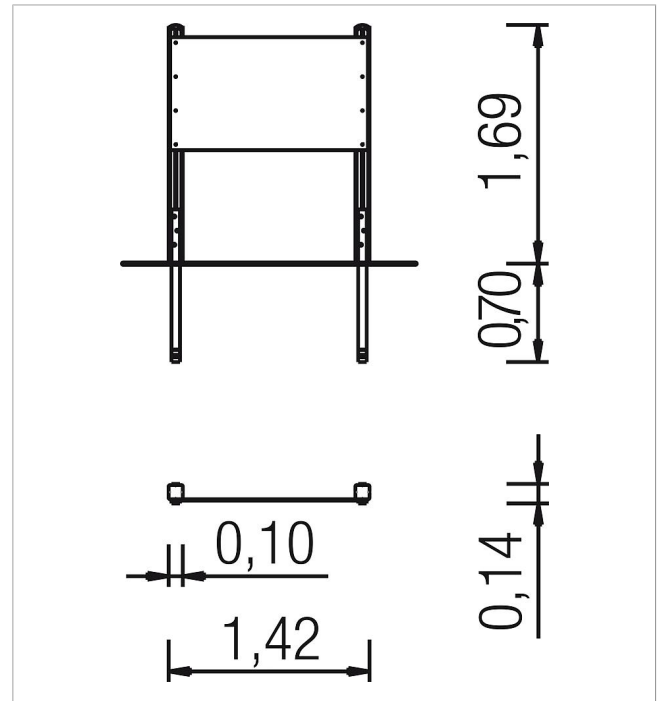

5 45 644 5

playo art board All-weather, free-standing

made in germany

1+

Scope of delivery

1x painting board: GFRP
set of posts with post shoes: SW, galvanised steel
post shoes: galvanised steel

	Material	SW pi
	Foundation level	FL 1
	Minimum space	142x14x180 cm
	Free falling height	-
	Impact protection net	-
	Foundations	2x CF
	Assembly	2 persons/1 h
	Largest section	140x80x1 cm
	Heaviest section	10 kg