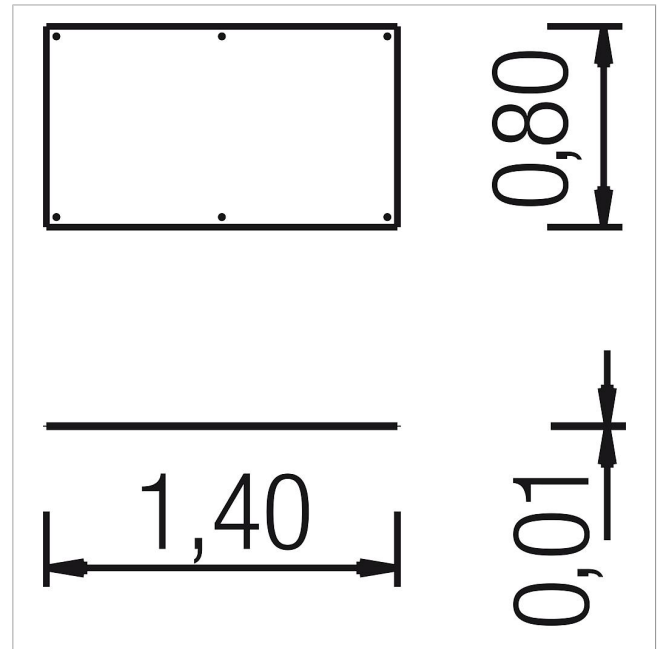

5 59 066 0

playo art board
All-Weather, wall-
mounted
 made in germany

1+

Scope of delivery

1x painting board: GFRP
 mounting set

	Material	GFRP
	Foundation level	-
	Minimum space	140x1x80 cm
	Free falling height	-
	Impact protection net	-
	Foundations	-
	Assembly	1 person/0.5 h
	Largest section	140x80x1 cm
	Heaviest section	15 kg