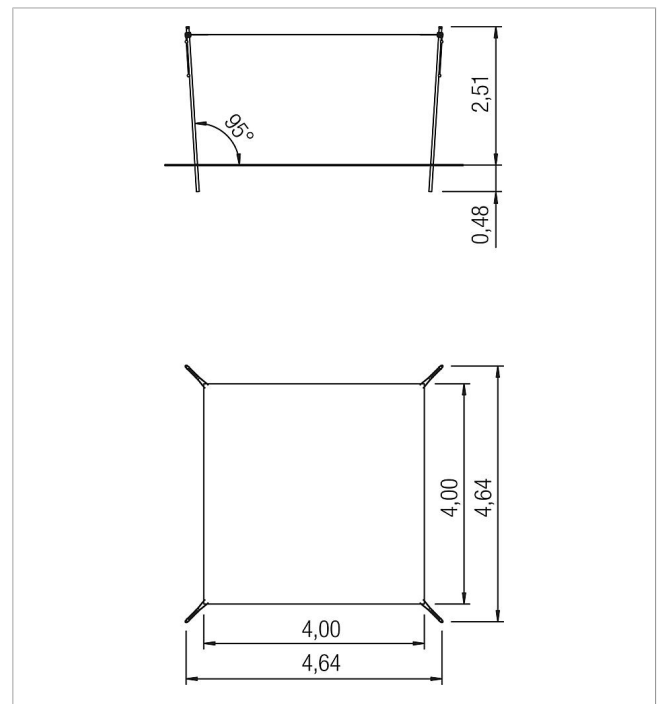

5 59 131 029

Awning height-adjustable 4x4 m

made in germany

Scope of delivery

- 4x post: galvanized steel
- 4x cover: plastic
- 4x ground sleeve: galvanized steel
- 4x comfort handle: powder-coated steel
- 1x awning: HDPE knitted fabric UPF 10-20