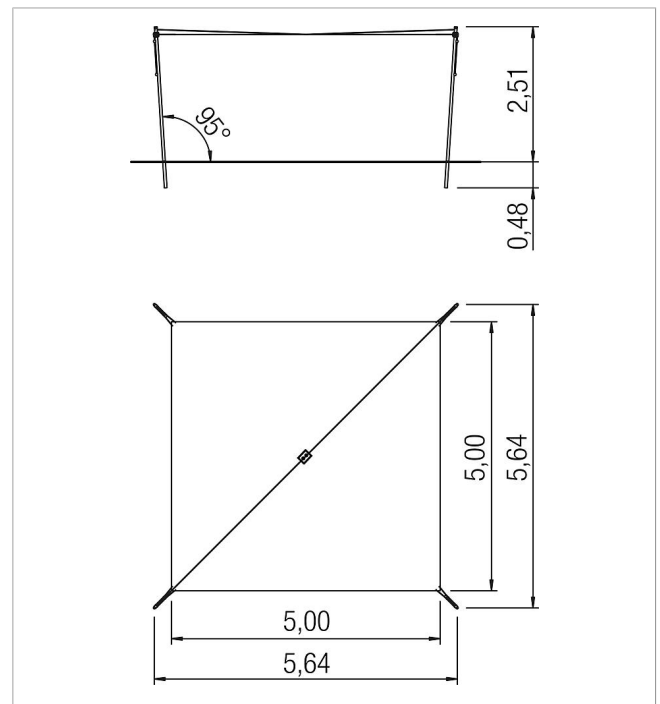

5 59 132 029

Awning height-adjustable 5x5 m

made in germany

Scope of delivery

- 4x post: galvanised steel
- 4x cover: plastic
- 4x ground sleeve: galvanised steel
- 4x comfort handle: powder-coated steel
- 1x center tensioning: steel
- 1x awning: HDPE knitted fabric UPF 10-20