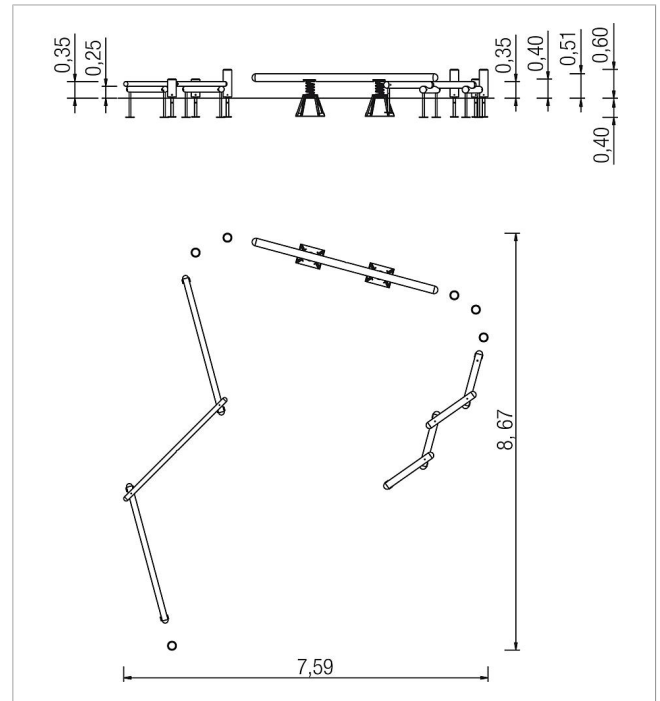

5 55 325 5

balance Beginner's Walk

made in germany

Scope of delivery

- 1x 5553085 Cross Over: pressure-impregnated SW
- 1x 5553045 Quick Step: pressure-impregnated SW
- 1x 5553065 Disco Fox: pressure impregnated SW
- 3x 5553105 Step 40: pressure impregnated SW
- 3x 5553115 Step 60: pressure impregnated SW

post shoes: galvanised steel, painted plate

	Material	SW pi
	Foundation level	FL 1
	Minimum space	867x759x239 cm
	Free falling height	49 cm
	Impact protection net	-
	Foundations	17x CF or 2x 5632100 + 8x CF + 9x PFs
	Assembly	-
	Largest section	400xØ 16 cm
	Heaviest section	60 kg