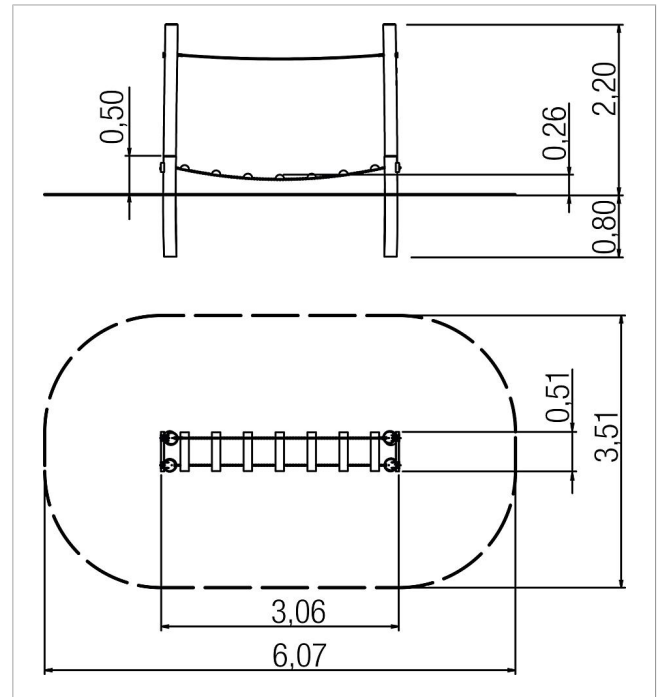

5 45 104 0530 6

paradiso balance bridge Salvia

made in germany

Scope of delivery

- 2x posts: robinia
- 2x step bollards: robinia
- 1x wobbly bridge: stainless steel, robinia
- 1x holding rope: plastic-coated steel cable

	Material	Robinia oiled
	Foundation level	FL 3
	Minimum space	607x351x300 cm
	Free falling height	50 cm
	Impact protection net	19,5 m ²
	Foundations	2x CF
	Assembly	-