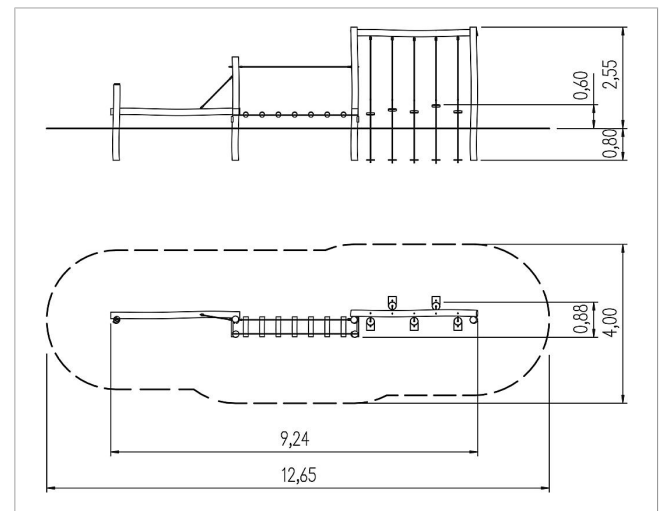

	Material	Robinia oiled
	Foundation level	FL 3
	Minimum space	1265x400x240 cm
	Free falling height	59 cm
	Impact protection net	45,0 m <sup>2</sup>
	Foundations	9x CF
	Assembly	-