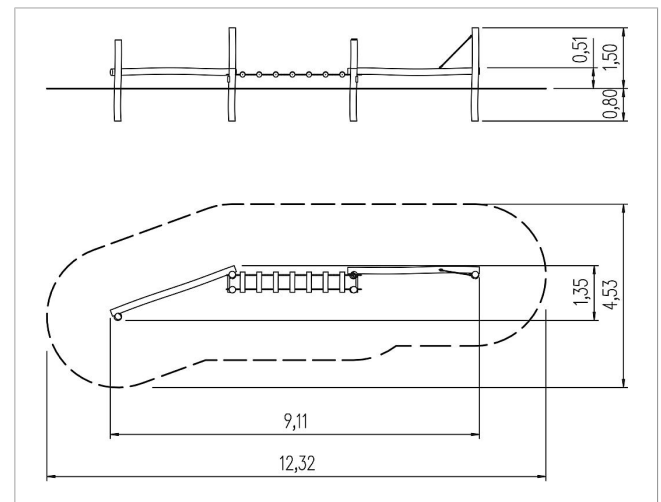

5 45 177 0530 6

paradiso balance combination Osawina

made in germany

Scope of delivery

- 4x posts: robinia
- 2x balancing beam: robinia
- 1x climbing aid: plastic-coated steel cable
- 2x step bollards: robinia
- 1x wobbly bridge: stainless steel, robinia

	Material	Robinia oiled
	Foundation level	FL 3
	Minimum space	1232x453x231 cm
	Free falling height	51 cm
	Impact protection net	43,0 m ²
	Foundations	6x CF
	Assembly	-