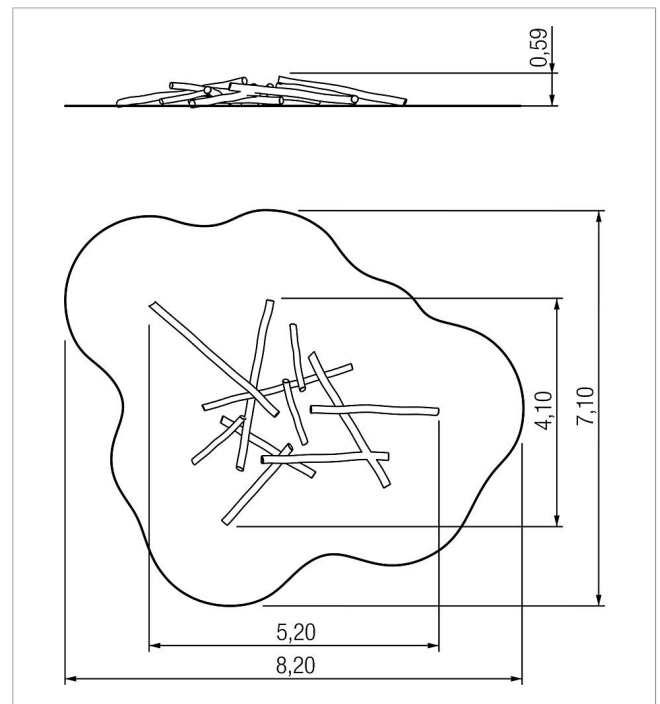

5 45 084 0630 0

paradiso balance combination Rochwin

made in germany

Scope of delivery

11x balancing beam: robinia
11x ground peg: steel

	Material	Robinia natural
	Foundation level	-
	Minimum space	820x720x239 cm
	Free falling height	59 cm
	Impact protection net	41,0 m ²
	Foundations	-
	Assembly	-