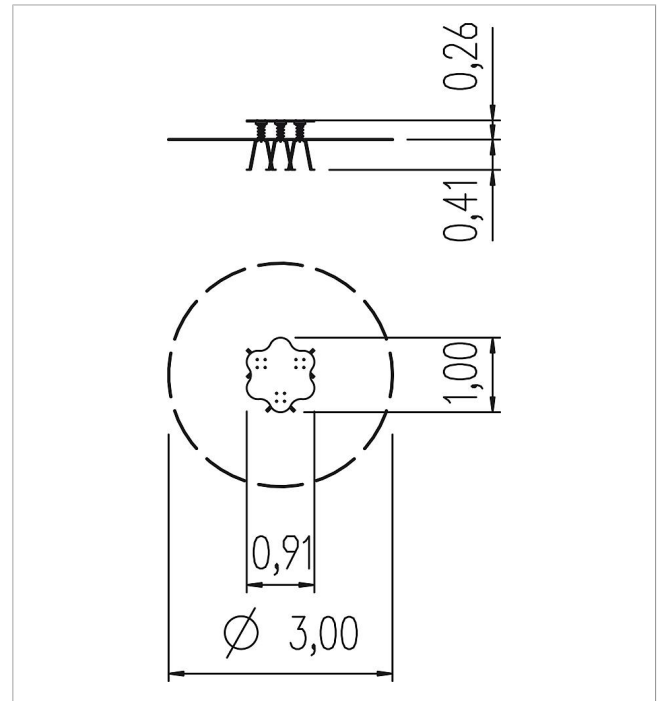

5 59 007 0

balance Flower jumping plates

made in germany

Scope of delivery

- 1x jump board: grooved HPL
- 3x spring: spring steel
- 3x ground anchor: steel

	Material	HPL
	Foundation level	FL 1
	Minimum space	Ø 300x206 cm
	Free falling height	26 cm
	Impact protection net	7,5 m ²
	Foundations	1x CF
	Assembly	2 persons/1 h
	Largest section	Ø 100 cm
	Heaviest section	6 kg