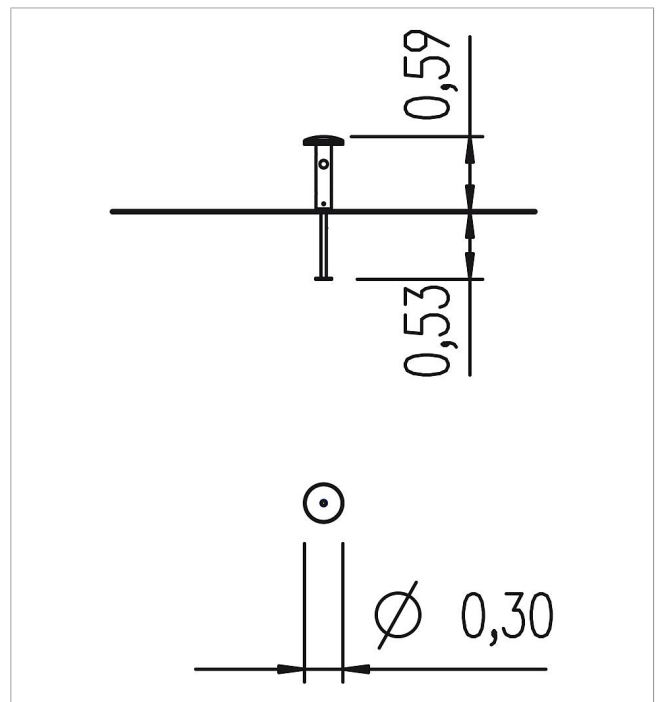

5 55 309 5

balance jump-over mushroom Square Dance

made in germany

Scope of delivery

- 1x standing posts: SW
- 1x mushroom head: GFRP
- 1x post shoe: galvanised steel

	Material	SW pi
	Foundation level	FL 1
	Minimum space	Ø 30x239 cm
	Free falling height	59 cm
	Impact protection net	-
	Foundations	1x CF
	Assembly	1 person/0.2 h
	Largest section	56xØ 30 cm
	Heaviest section	6 kg