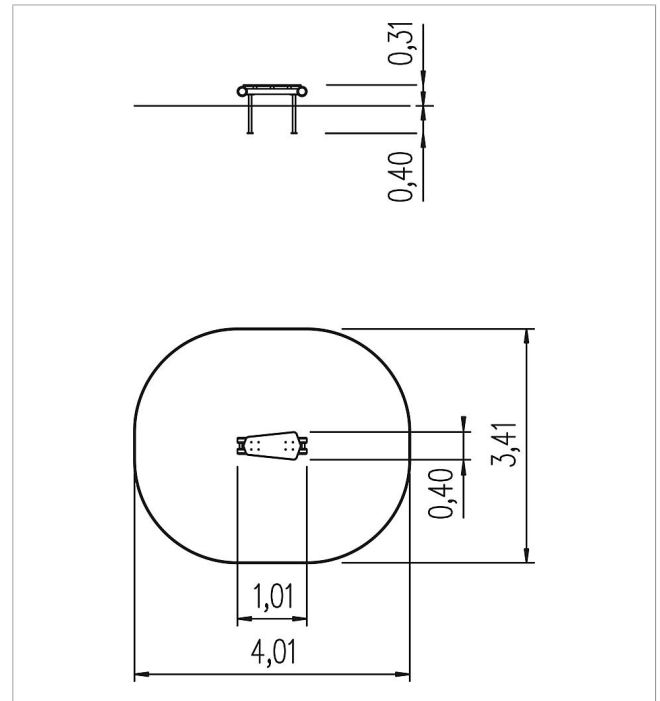

5 67 254 0

balance Skateboard

made in germany

Scope of delivery

- 1x skateboard: grooved HPL
- 3x wobble buffer: rubber
- 2x standing posts: galvanised steel

	Material	HPL
	Foundation level	FL 1
	Minimum space	401x341x211 cm
	Free falling height	31 cm
	Impact protection net	13,0 m ²
	Foundations	2x CF or 2x PFs
	Assembly	3 persons/1 h
	Largest section	100x40 cm