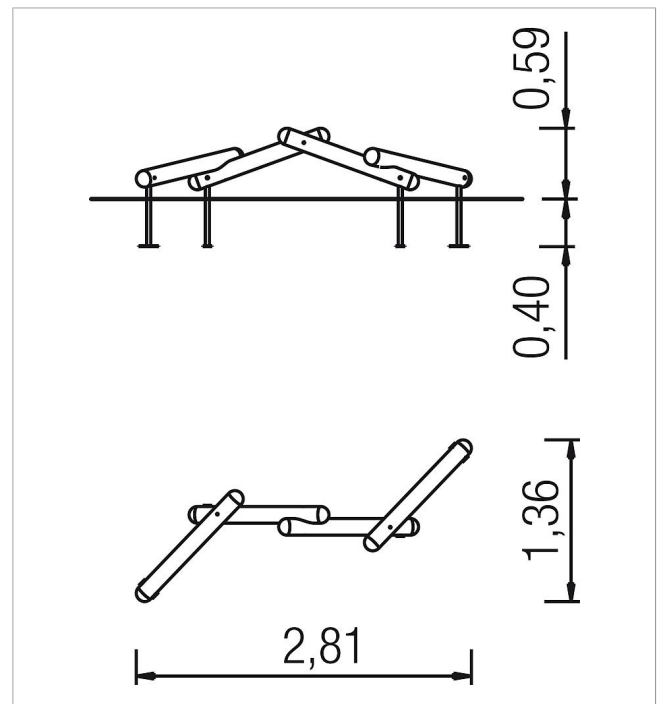

5 55 307 5

balance Snoopy Flotsam

made in germany

Scope of delivery

1x flotsam Snoopy: SW
4x post shoe: galvanised steel

	Material	SW pi
	Foundation level	FL 1
	Minimum space	281x136x239 cm
	Free falling height	59 cm
	Impact protection net	-
	Foundations	4x CF or 4x PFs
	Assembly	2 persons/1.5 h
	Largest section	124xØ 14 cm
	Heaviest section	13,5 kg