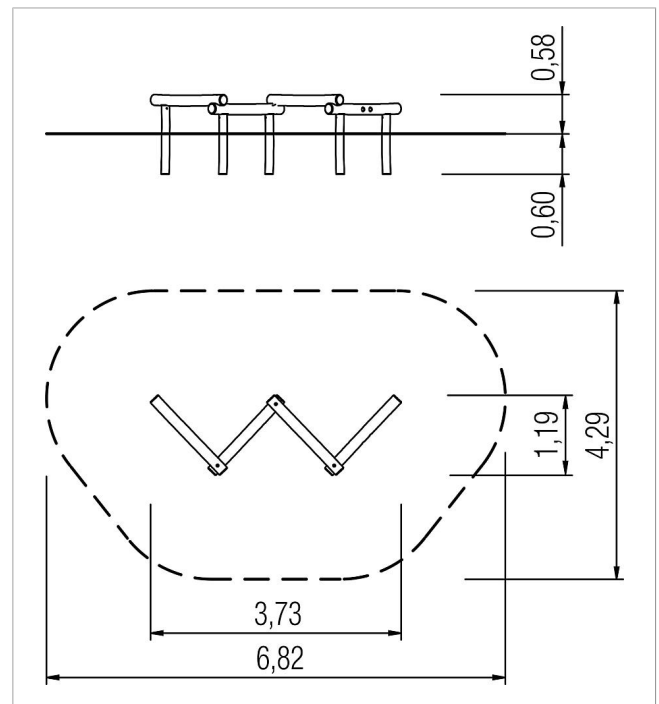

5 45 241 0530 0

paradiso balance station Unni

made in germany

Scope of delivery

4x balance logs Ø approx. 14-18 cm: robinia

	Material	Robinia oiled
	Foundation level	FL 3
	Minimum space	682x429x240 cm
	Free falling height	59 cm
	Impact protection net	24,5 m ²
	Foundations	5x CF
	Assembly	-