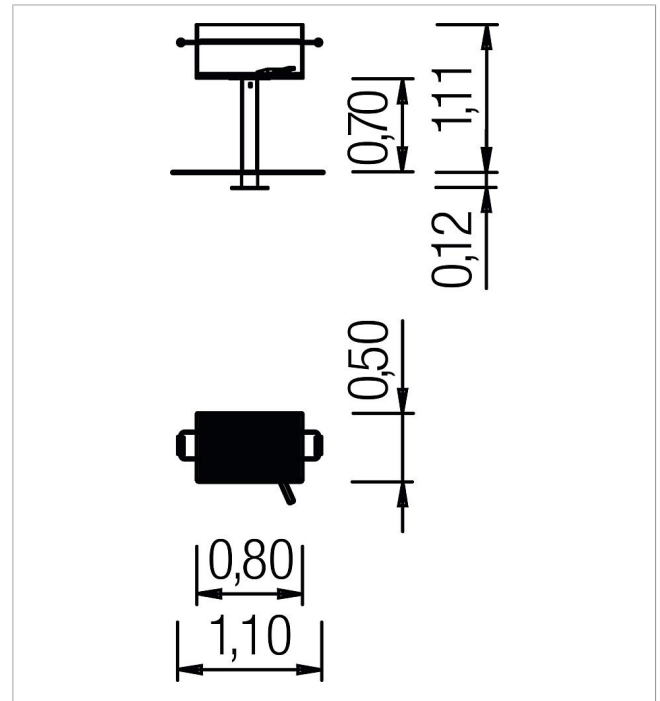

5 60 431 0

Barbecue Pyrus

made in germany

Scope of delivery

1x barbecue Pyrus: Corten steel, stainless steel

	Material	Corten steel, stainless steel
	Foundation level	FL 3
	Minimum space	-
	Free falling height	-
	Impact protection net	-
	Foundations	1 x CF
	Largest section	110x50x111 cm