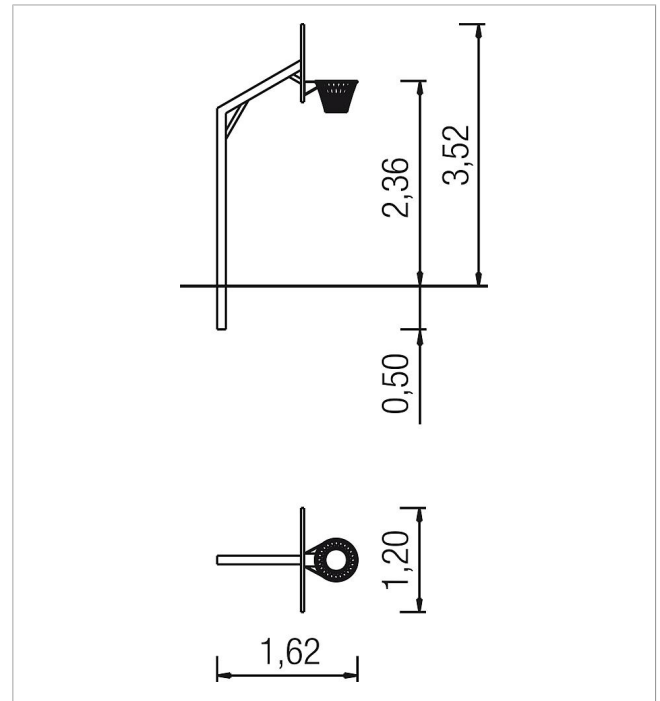

5 62 044 0

fit Basketball system Robust

made in germany

Scope of delivery

- 1x goal board 120x90 cm: galvanised steel
- 1x basket: galvanised steel
- 1x chain net: galvanised steel
- 1x posts L 352 cm: galvanised steel
- 1x ground sleeve: galvanised steel

	Material	Steel
	Foundation level	FL 3
	Minimum space	162x120x352 cm
	Free falling height	-
	Impact protection net	-
	Foundations	1x CF
	Assembly	2 persons/1 h
	Largest section	200x125x10 cm
	Heaviest section	80 kg