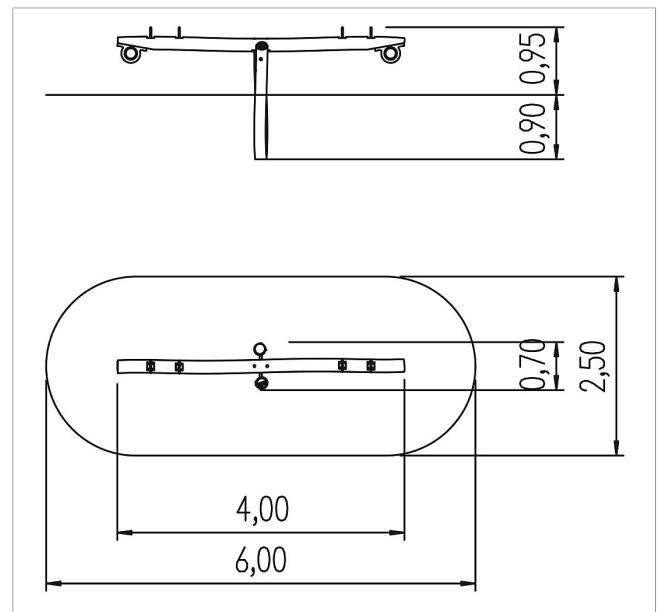

5 45 008 0630 0

paradiso beam seesaw Golpio, four-seater

made in germany

Scope of delivery

- 1x rocking beam: robinia
- 4x handle: stainless steel
- 2x impact dampers: recycled rubber

	Material	Robinia natural
	Foundation level	FL 3
	Minimum space	600x250x290 cm
	Free falling height	140 cm
	Impact protection net	14,0 m ²
	Foundations	2x CF
	Assembly	-
	Largest section	400xØ 18 cm
	Heaviest section	120 kg