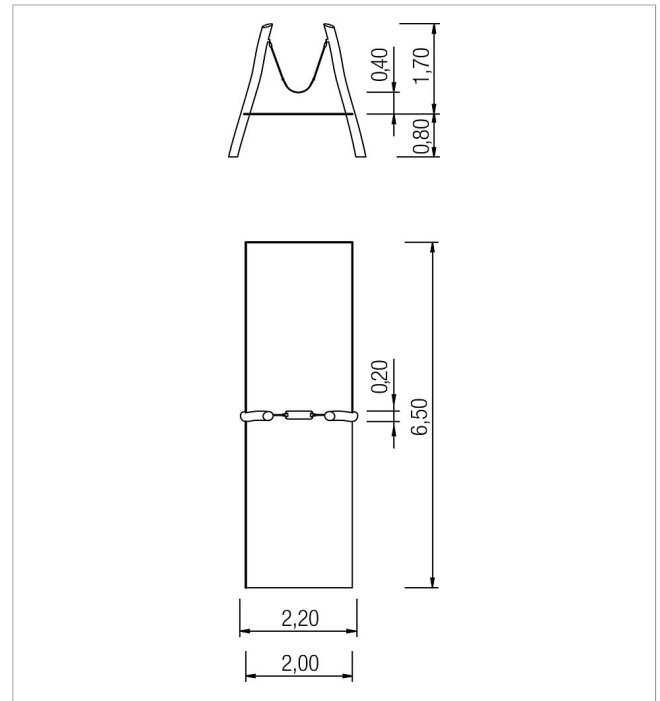

5 45 333 0530 6

paradiso belly swing Leif

made in germany

1+

Scope of delivery

- 2x posts: robinia
- 2x swing joint: stainless steel
- 1x swing seat: stainless steel, plastic

	Material	Robinia oiled
	Foundation level	FL 3
	Minimum space	650x220x210 cm
	Free falling height	95 cm
	Impact protection net	13,0 m ²
	Foundations	2x CF