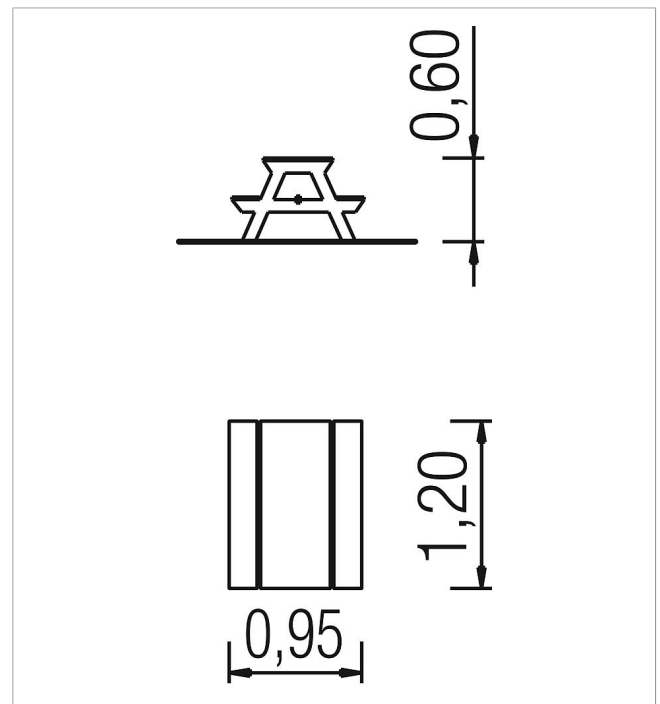

5 60 171 0

Basis Bench-and-table set Sheep Pasture

made in germany

Scope of delivery

1x seats 120x95x60 cm: robinia

	Material	Robinia
	Foundation level	-
	Minimum space	-
	Free falling height	-
	Impact protection net	-
	Foundations	-
	Assembly	-
	Largest section	-
	Heaviest section	-