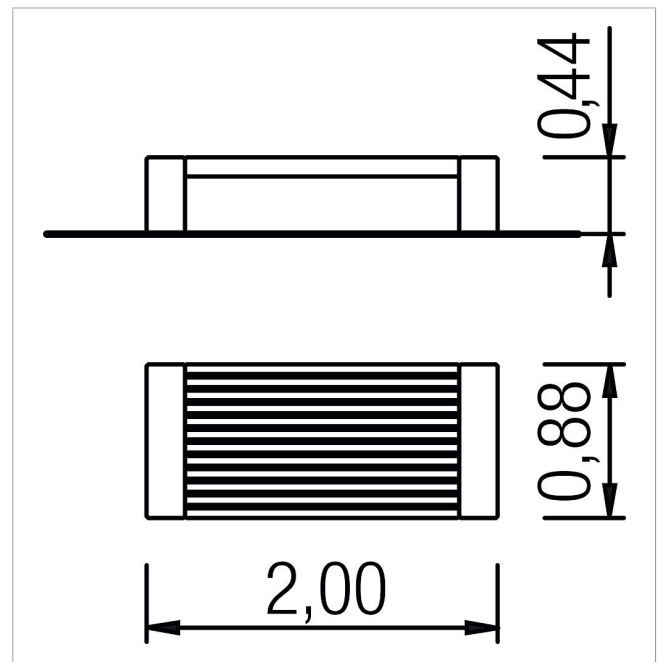

### Scope of delivery

1x bench Galium: concrete, colourless oiled hardwood

	Material	Concrete, oiled hardwood
	Foundation level	FL 3
	Minimum space	-
	Free falling height	-
	Impact protection net	-
	Foundations	2x CF
	Largest section	200x88x44 cm