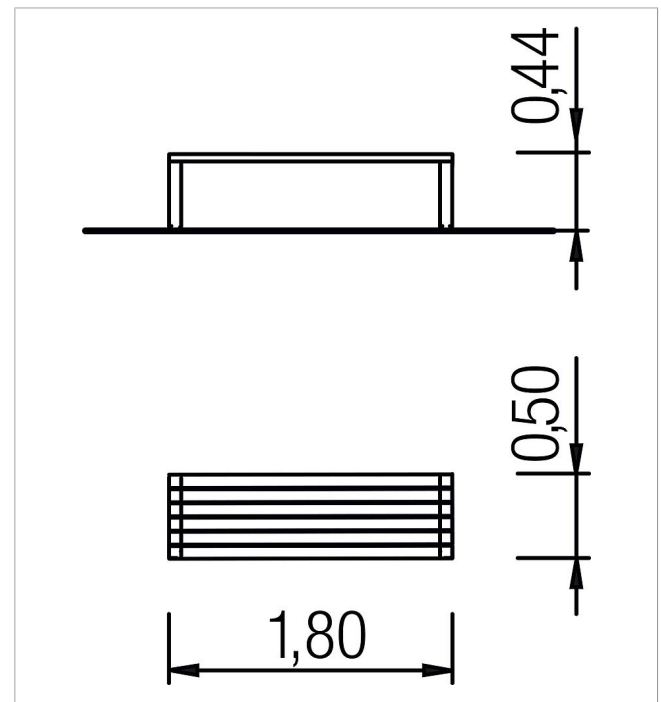

5 60 408 5

Bench Nerium running metre

made in germany

Scope of delivery

1x bench Nerium 100 cm: powder-coated aluminium, colourless oiled hardwood

	Material	Powder-coated aluminium, oiled hardwood
	Foundation level	FL 3
	Minimum space	-
	Free falling height	-
	Impact protection net	-
	Foundations	2x CF
	Largest section	100x50x44 cm