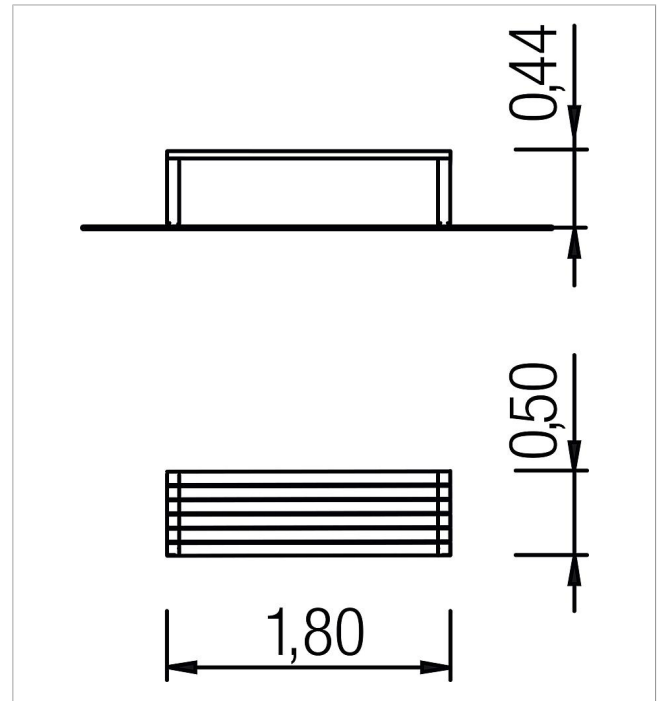

5 60 408 0

Bench Nerium

made in germany

Scope of delivery

1x bench Nerium 180 cm: powder-coated aluminium, colourless oiled hardwood

	Material	Powder-coated aluminium, oiled hardwood
	Foundation level	FL 3
	Minimum space	-
	Free falling height	-
	Impact protection net	-
	Foundations	2x CF
	Largest section	180x50x44 cm