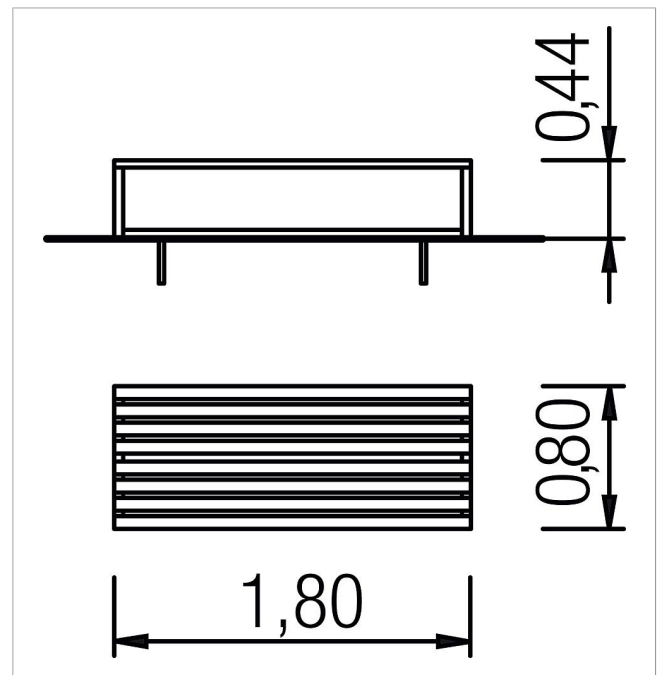

### Scope of delivery

1x Bench Salix: powder-coated steel, colourless oiled hardwood

	Material	Powder-coated steel, oiled hardwood
	Foundation level	FL 3
	Minimum space	-
	Free falling height	-
	Impact protection net	-
	Foundations	2x CF
	Largest section	180x77x44 cm