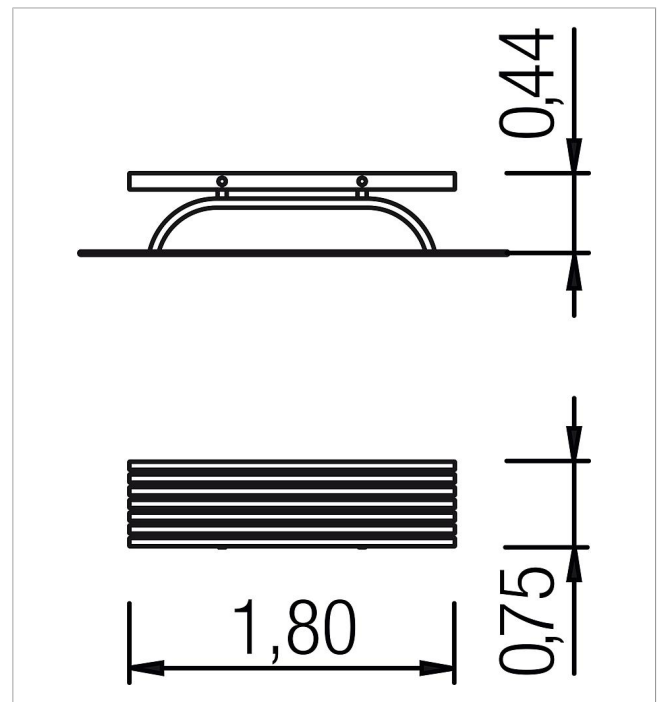

### Scope of delivery

1x bench Stellaria: powder-coated steel, colourless oiled hardwood

	Material	Powder-coated steel, oiled hardwood
	Foundation level	FL 3
	Minimum space	-
	Free falling height	-
	Impact protection net	-
	Foundations	2x CF
	Largest section	180x47x44 cm