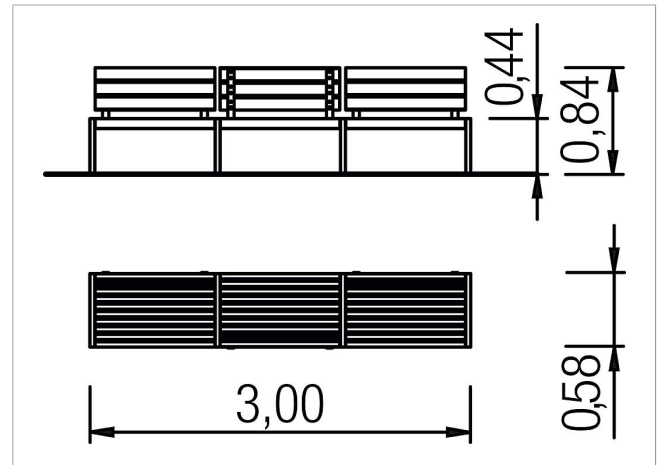

5 60 398 0

Bench with armrest Erica

made in germany

Scope of delivery

1x bench with backrest Erica 300 cm: stainless steel, colourless oiled hardwood

	Material	Stainless steel, oiled hardwood
	Foundation level	FL 3
	Minimum space	-
	Free falling height	-
	Impact protection net	-
	Foundations	4x CF
	Largest section	300x58x84 cm